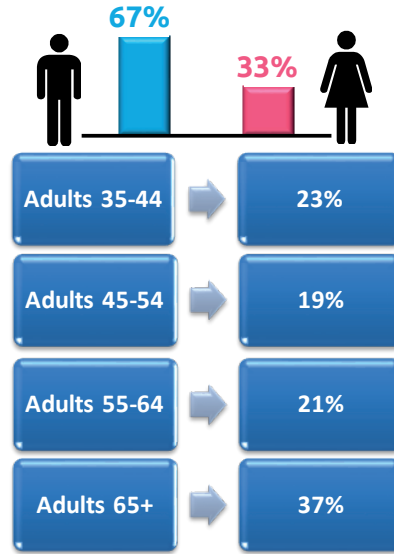

Did you know...

- Every virus scan your computer guy does is hopelessly outdated?
- You're not alone in realizing that updates worsen your phone and computer?
- You could spend $9/year on printer ink instead of $40/month?
- Your Smart TV may have a microphone in it that records you at home?
- A lot of new gadgets out there are controlled by the factory?

You'll learn this and so much more on...

The Computer Exorcist Show

The talk show where we explain how to protect yourself from technology... *in Plain English.*

Get in on the action!

Sponsor *The Computer Exorcist Show* to create awareness for your brand with our loyal and involved listener base.

WYSL Listener Profile

68% Have HHI $50k+   44% Have HHI $75k+

Basic Package

- Two (2) :30 second radio advertisements per episode
- $60/month

Participating Package

Your choice of:

- One (1) :60 second or Two (2) :30 second advertisements per program
- :10 second Sponsorship Announcement within each program
- $100/month

Premium Package

Your choice of:

- Two (2) :60 second or Ten (10) :60 second commercials weekly
- :10 second Sponsorship Announcement within each program
- PLUS! Seven (7) :60 second or Fourteen (14) :30 second commercials weekly
- 6 a.m. to 9 p.m. BTA (best time available)
- $150/month

AS A WYSL ADVERTISER

We promise...

- Bureaucracy-Free Treatment
- You Deal with the Owners (WYSL NEWS 1040 is locally owned and operated.)
- All decisions are made promptly and locally.
- We don't have to "okay" anything with "corporate."